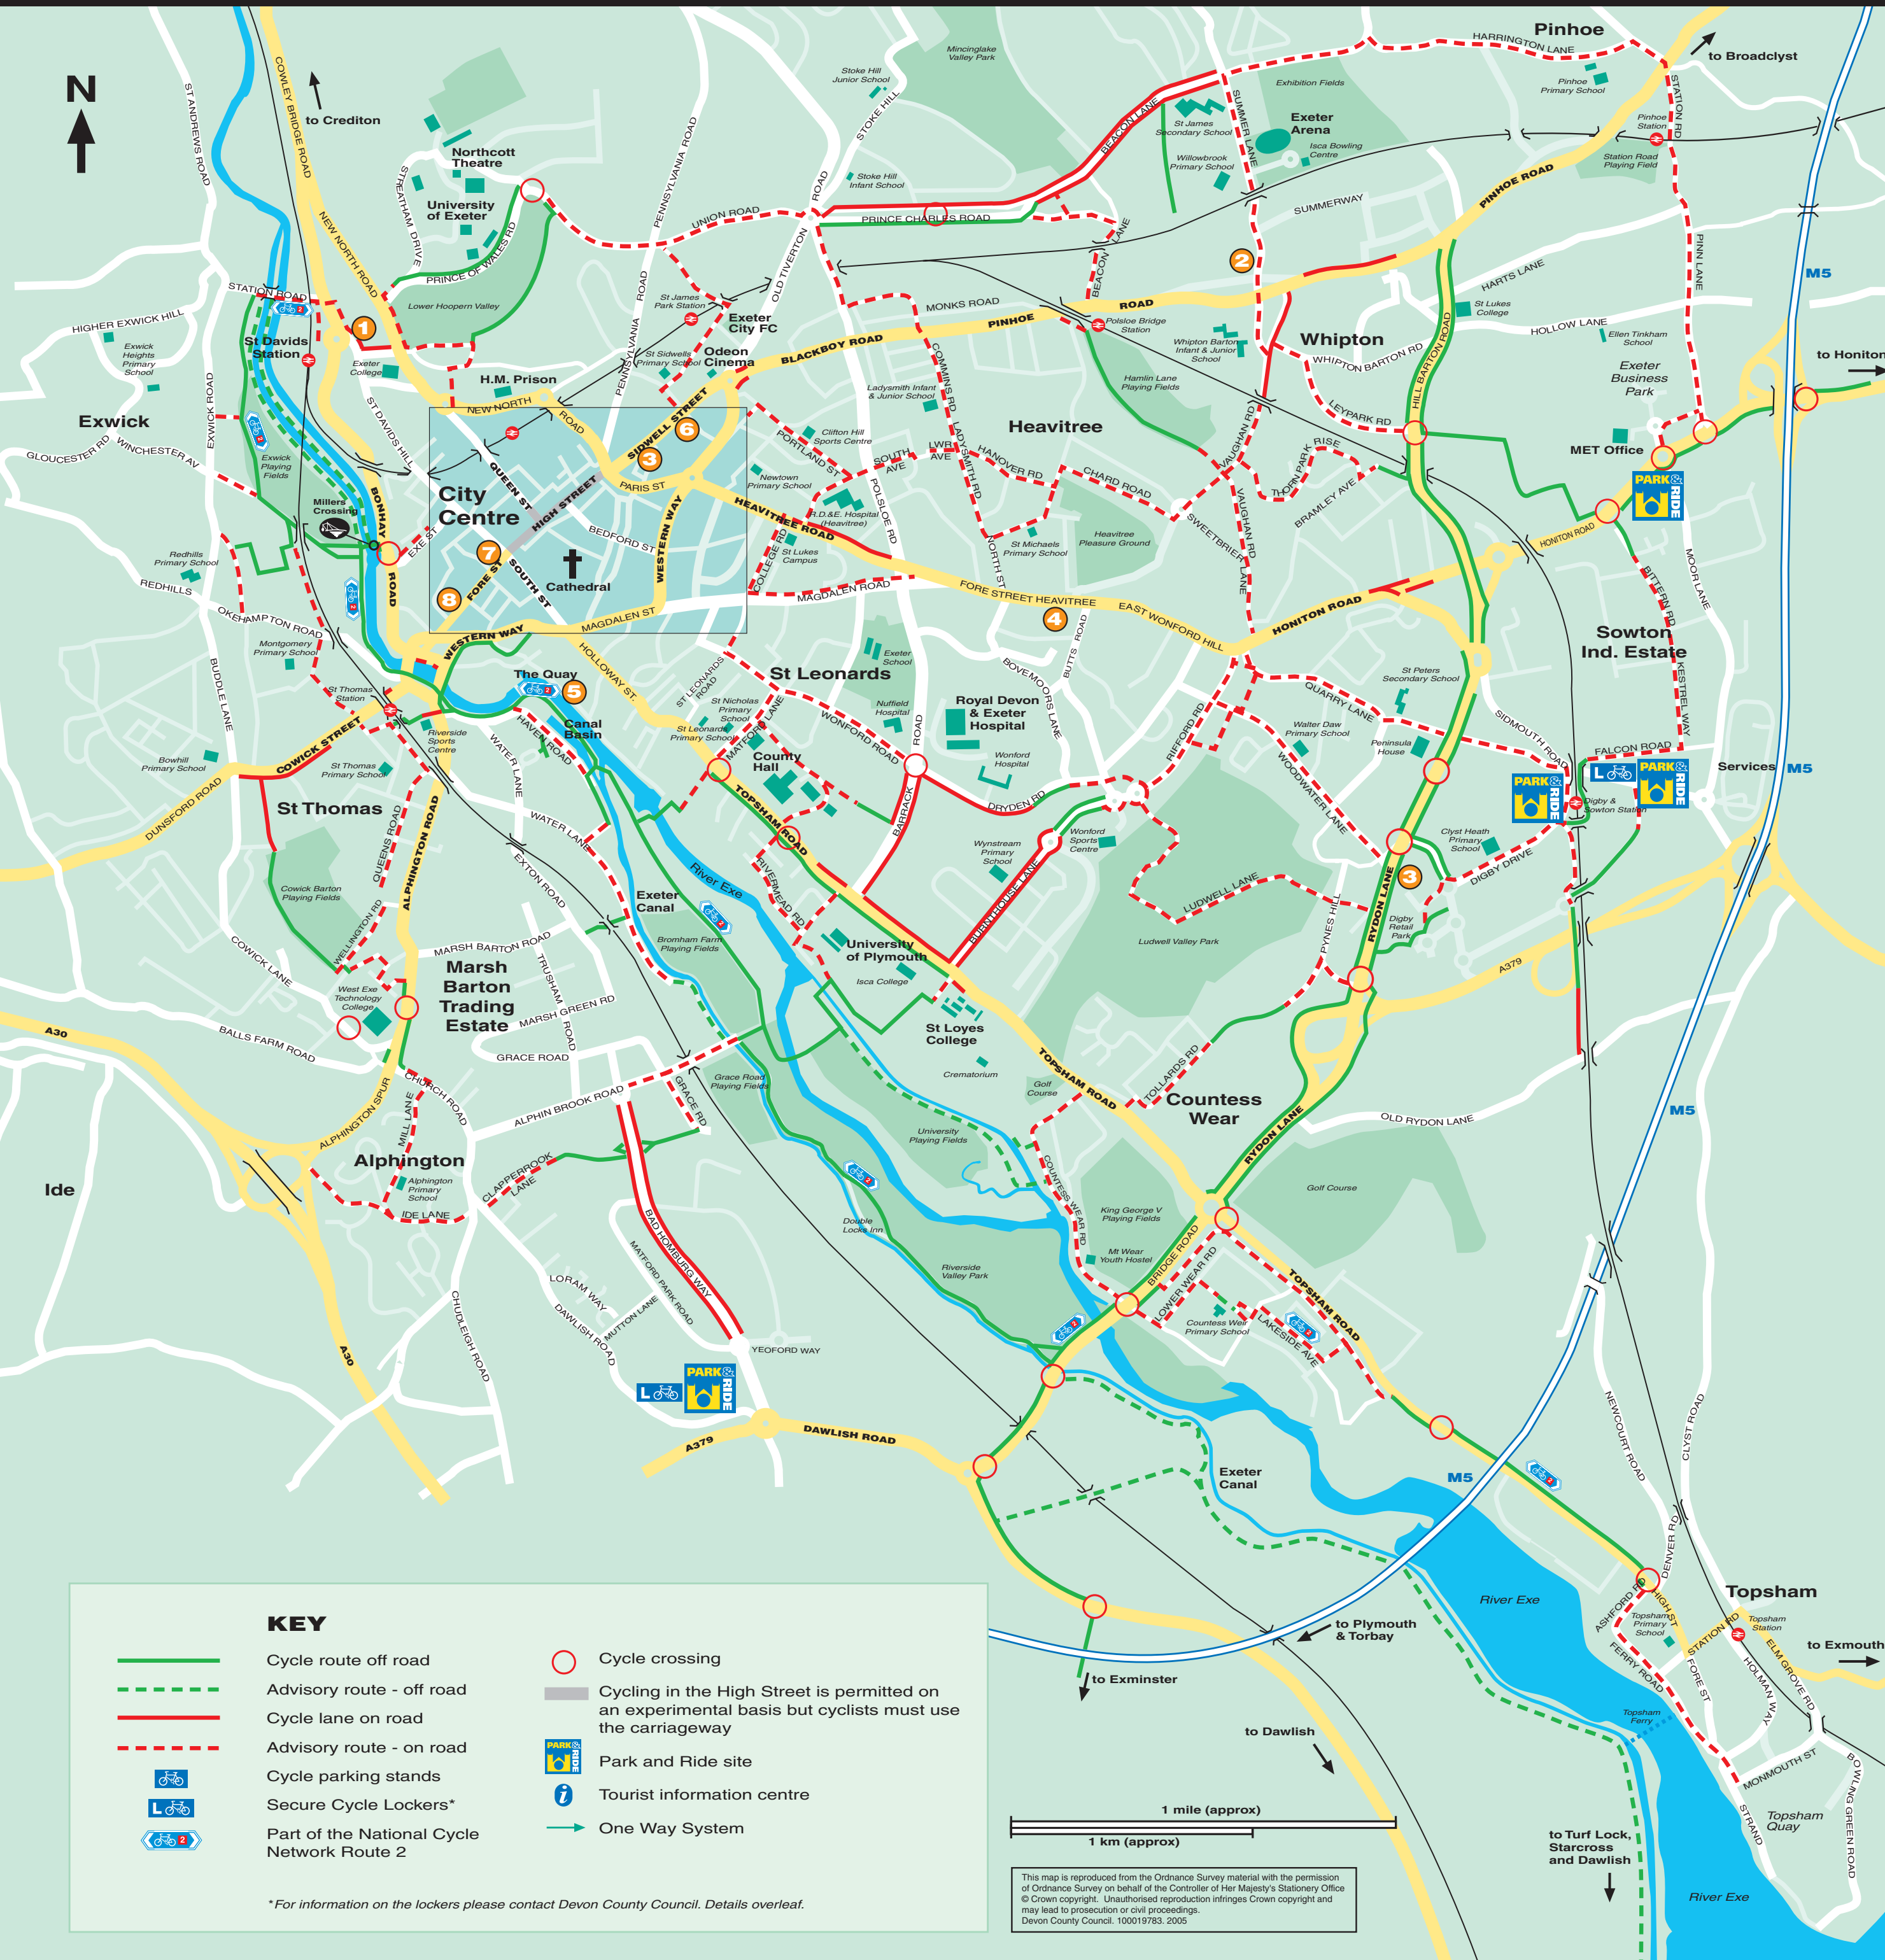

exeter cycle map

exeter city centre